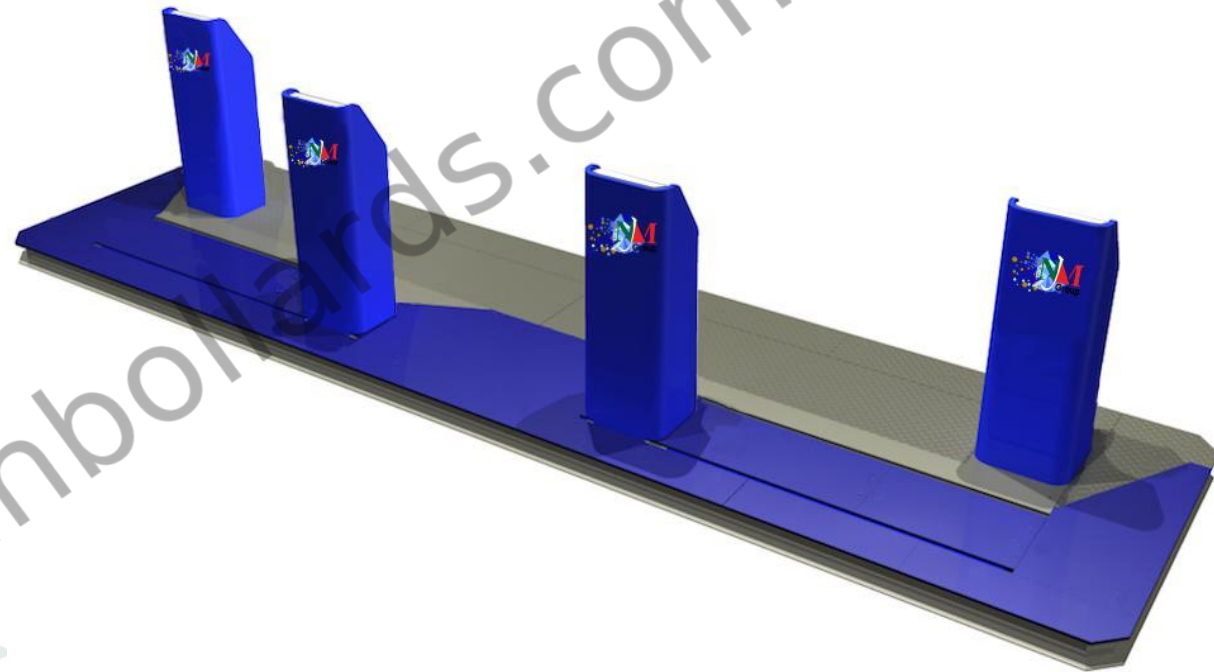

Centurion Shallow and Surface Mounted HVM Sliding Bollard System

AB-MRS370-PAS68-IWA14-4

Height	1110mm
Width	370mm
Base height	114mm
Overall Length	5610mm
Net Opening	4075mm
Duty Cycle	100%
Crash Tested	IWA14 rated

Centurion Shallow and Surface Mounted HVM Sliding Bollard System

AB-MRS370-PAS68-IWA14-4