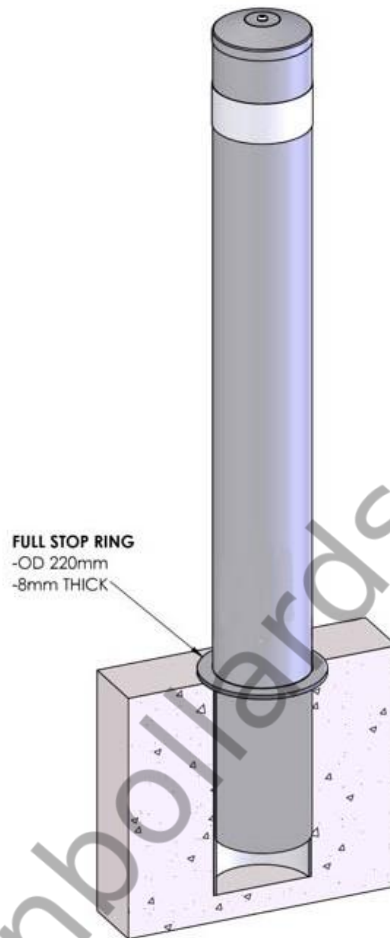

# 7-11 Bollards

## AB-HI168-7-11

<b>DIA</b>	<b>168mm</b>
Height	1500mm
Material	Powder Coated in Gloss White
Installation	Sub-Surface Mounted. Removable.
Additional Notes	Bollard Comes with Branded Reflective Tape.