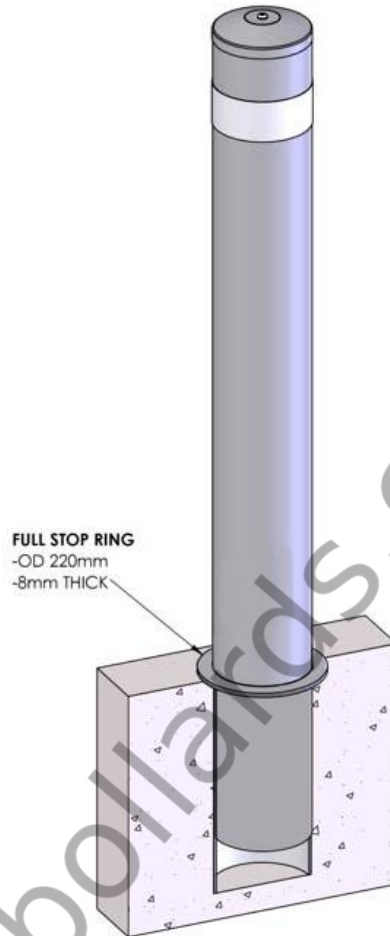

Mobil Bollards

AB-HI168-MOBIL

DIA	168mm
Height	1500mm
Material	Powder Coated in Gloss White
Installation	Sub-Surface Mounted. Removable.
Additional Notes	Bollard Comes with Branded Reflective Tape.