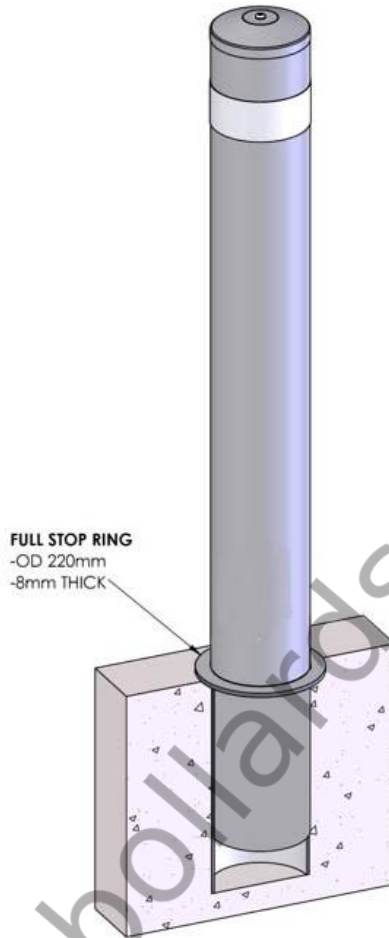

# BP Bollard

## AB-HI168-BP

<b>DIA</b>	<b>168mm</b>
Height	1500mm
Material	Powder Coated in Gloss White
Installation	Sub-Surface Mounted. Removable.
Additional Notes	Bollard Comes with Branded Reflective Tape.