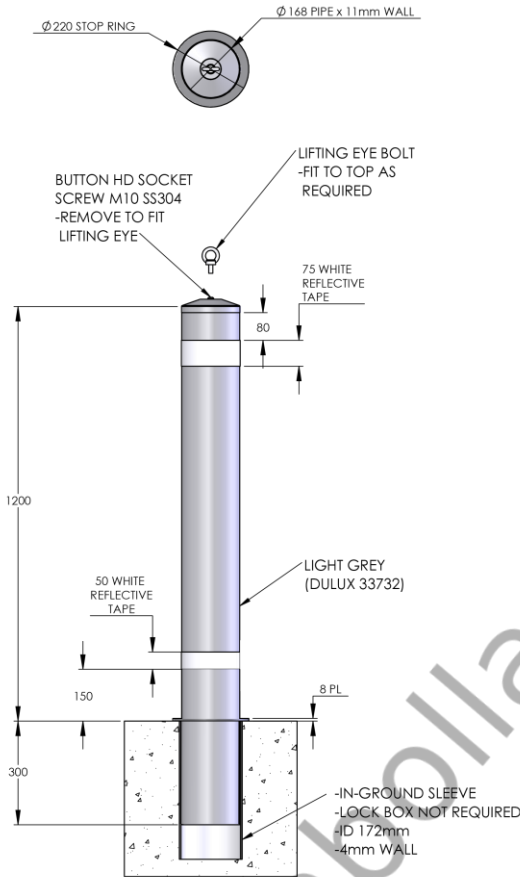

Caltex Bollards

AB-HI168-CALTEX

DIA	168mm
Height	1500mm
Material	Powder Coated in Gloss White
Installation	Sub-Surface Mounted. Removable.
Additional Notes	Bollard Comes with lifting Eye Bolt & Branded Reflective Tape.