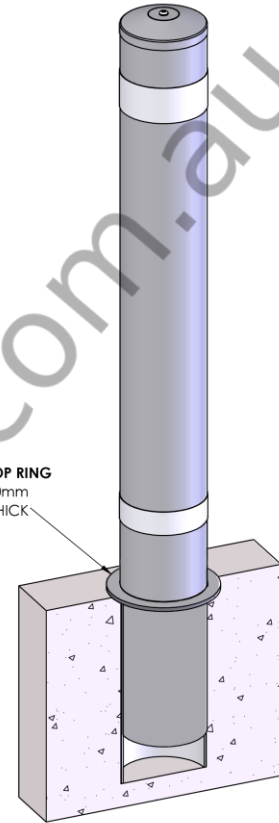

Caltex Bollards

AB-HI168-CALTEX

DIA	168mm
Height	1500mm
Material	Powder Coated in Gloss White
Installation	Sub-Surface Mounted. Removable.
Additional Notes	Bollard Comes with lifting Eye Bolt & Branded Reflective Tape.